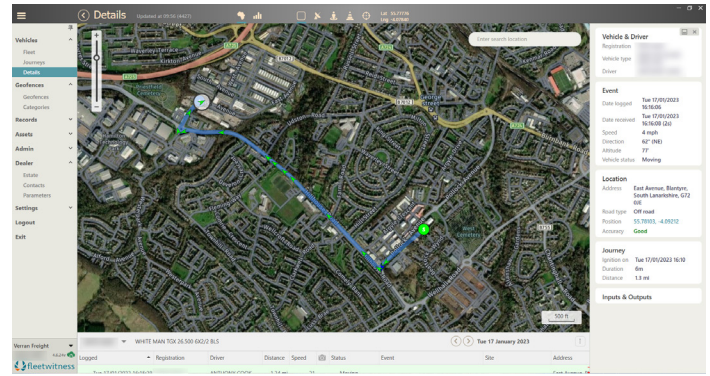

No matter how big your organisation gets, our platform can keep up. Even if you are in charge of several locations, or regions, you may still use our solution.

CREATE ALERTS

Automated dashboard notifications will keep you organised, efficient, and compliant at all times from reminders for maintenance to geofencing zones.

MORE THAN JUST TRACKING

Vehicle Tracking and Trip Maps Quickly Pinpoint your Vehicles

- See vehicles nearby for urgent call-outs
- Colour-coded routes to show speed at each stage of the journey
- Use Street View photography to see exact location of an incident