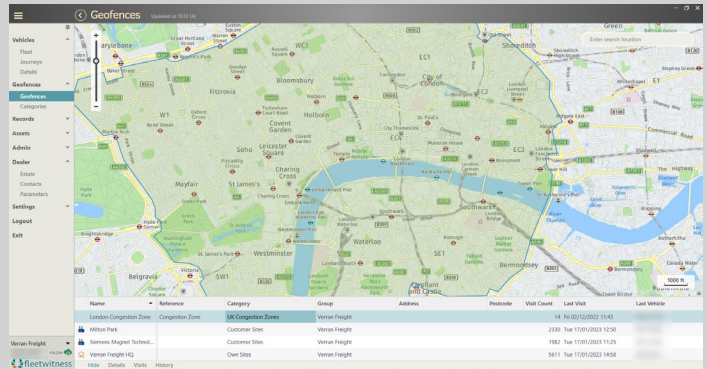

Safe Speed Database Improve Driver Safety

- The “safe speed” is sometimes lower than the legal signposted speed limit. Know your “safe speeds” with fleetwitness live Speed Database tracker
- Fleet driving table reports
- Educate drivers so they know the safe speeds on their route

Performance

12 Jan 2023 - 20 Jan 2023

Group	Score (0-10)	Vehicle	Details		Journey Distance (mi)	Journey Ignition On Time (hr)
			Reference	Driver		
Verran Freight						
Verran Freight	8				513 mi	19:25
Verran Freight	3.5				1179 mi	37:54
Verran Freight	8.1				695 mi	26:14
Verran Freight	3.6				887 mi	49:55
Verran Freight	8				1045 mi	26:54
Verran Freight	7.3				1684 mi	42:24
Verran Freight	7.6				1487 mi	43:43
Verran Freight	8.9				196 mi	4:20
Verran Freight	9.1				1486 mi	44:43
Verran Freight	3.6				157 mi	5:13
Average	6.8				933 mi	30:04
Total					9330 mi	300:45

1/1

Unlimited Geofencing Alerts to your Inbox

- Specify an area where drivers should or shouldn't be operating
- Set up “prohibited zones” - this can help avoid employees disappearing off to unauthorised zones
- Set up “mandatory zones”, the area that the vehicle must remain in
- Get instant email alerts allowing immediate response or enable a delay of your choosing.