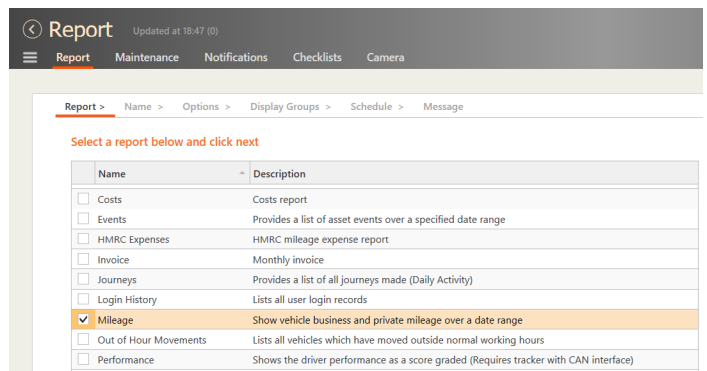

Comprehensive Reports Improve Productivity

- Analyse the data to identify the best drivers, make sense of mileage and fuel costs, and remove regulatory paperwork headaches
- Access a vast, yet uncomplicated array of reports. Summary time sheets and out of hours usage can all be sent to your inbox
- Web-based reports accessible anywhere